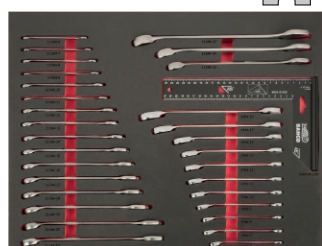

1472K6BKFF4SD WÓZEK WARSZTATOWY 1472K6BLACK Z 6 SZUFLADAMI + 275 SZT. NARZĘDZI

MODUŁY NARZĘDZIOWE 3/3 543 X 445 MM

FF1A245DENLM

31